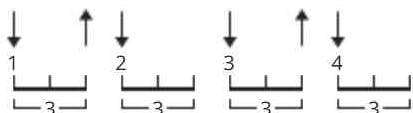

Jingle Bells Chords by Misc Christmas

Difficulty: beginner

Tuning: E A D G B E

Key: G

CHORDS

STRUMMING

104 bpm

[Verse]