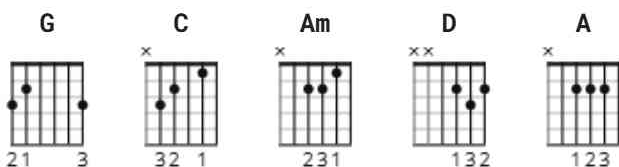

Jingle Bells Chords by Misc Christmas

Difficulty: beginner

Tuning: E A D G B E

Key: G

CHORDS

STRUMMING

104 bpm

[Verse]

G **C**
 Dashing through the snow, in a one-horse open sleigh,
Am **D** **G**
 O'er the fields we go, laughing all the way.
G **C**
 Bells on bob-tails ring, making spirits bright,
Am **D** **G** **D**
 What fun it is to ride and sing a sleighing song tonight. Oh!

[Chorus]

G **C** **G**
 Jingle bells, jingle bells, jingle all the way!
C **G**
 Oh what fun it is to ride
A **D**
 In a one-horse open sleigh, hey!
G **C** **G**
 Jingle bells, jingle bells, jingle all the way!
C **G**
 Oh what fun it is to ride
D **G**
 In a one-horse open sleigh!

[Chorus]

G **C** **G**
Jingle bells, jingle bells, jingle all the way!
C **G**
Oh what fun it is to ride
A **D**

In a one-horse open sleigh, hey!

G **C** **G**

Jingle bells, jingle bells, jingle all the way!