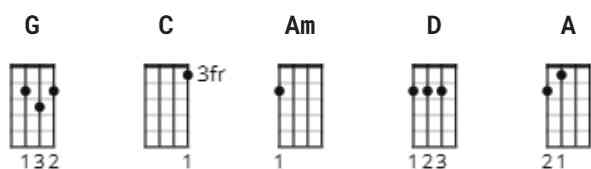

Jingle Bells Chords by Misc Christmas

Difficulty: beginner

Tuning: E A D G B E

Key: G

CHORDS

STRUMMING

104 bpm