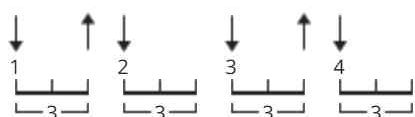

[Verse]

G **C**
Dashing through the snow, in a one-horse open sleigh,
Am **D** **G**
O'er the fields we go, laughing all the way.
G **C**
Bells on bob-tails ring, making spirits bright,
Am **D**
G **D**
What fun it is to ride and sing a sleighing song tonight. Oh!

[Chorus]

G **C** **G**
Jingle bells, jingle bells, jingle all the way!
C **G**
Oh what fun it is to ride